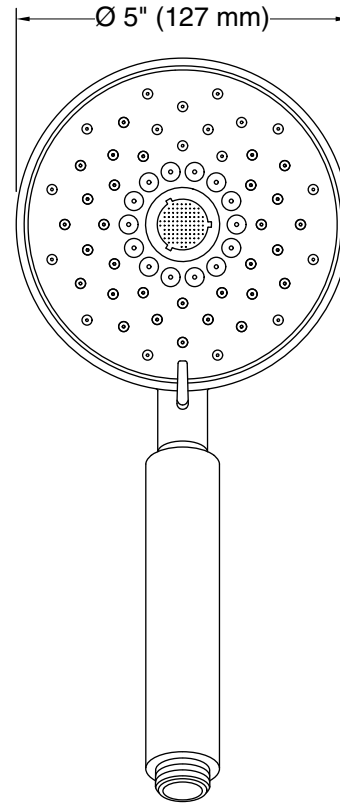

Technical Information

All product dimensions are nominal.

Handshower:

Rated maximum flow: 2.5 gal/min (9.5 l/min)

Notes

Install this product according to the installation instructions.

Plumbing codes require an atmospheric vacuum breaker (such as Kohler Model K-9660) be installed in-line with handshowers. Please consult with local plumbing officials.

ADA, OBC, CSA B651 compliant when installed to the specific requirements of these regulations.