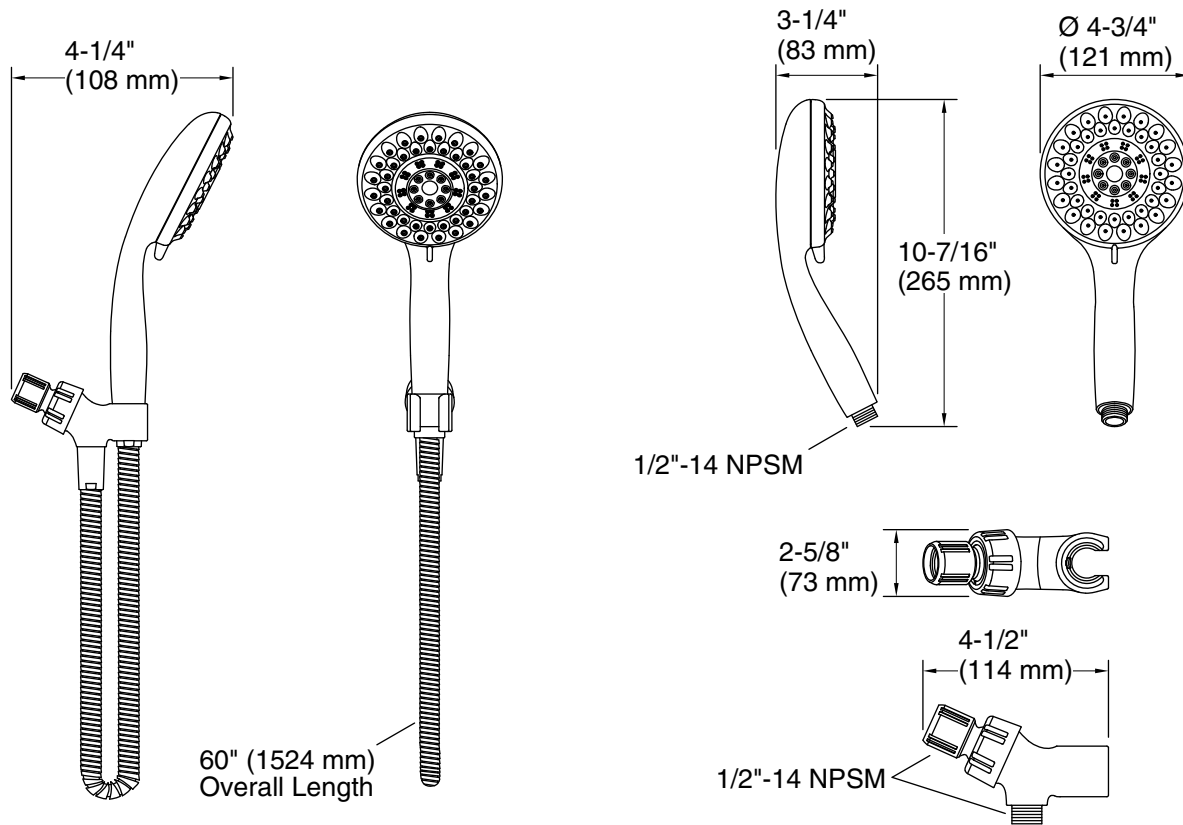

Features

- Advanced spray engine provides five alternate experiences: wide coverage, intense drenching, targeted spray and two combination sprays.
- Simple thumb tab smoothly transitions between sprays.
- MasterClean™ sprayface features an easy-to-clean surface that withstands mineral buildup.
- 1.75 gpm (6.6 lpm) flow rate for handshower.

Available Colors/Finishes

Color tiles intended for reference only.

Color	Code	Description
	CP	Polished Chrome
	BN	Vibrant® Brushed Nickel

Technical Information

All product dimensions are nominal.

Handshower: