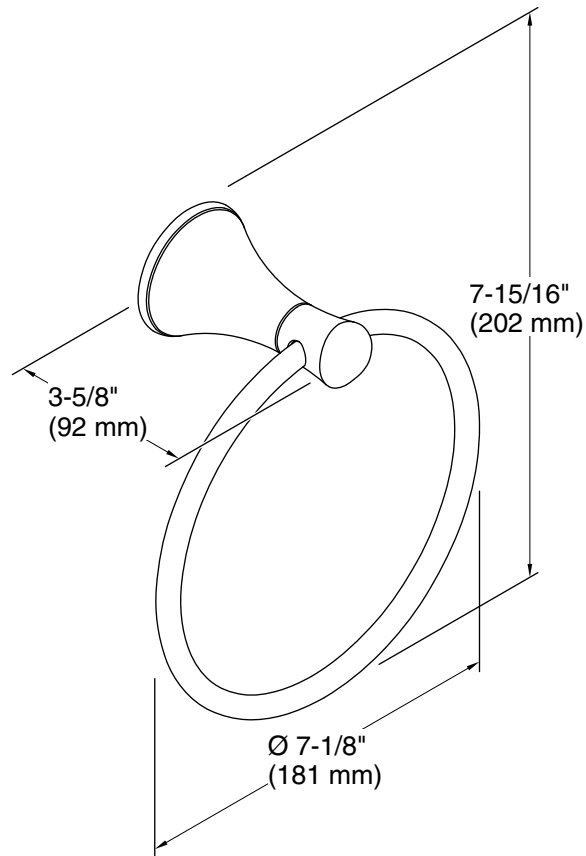

Technical Information

All product dimensions are nominal.

Material: Metal

Notes

Install this product according to the installation guide.

CAUTION: Risk of personal injury. Do not install this product in any area where it is likely to be used inadvertently as a grab bar or support bar. This product is not designed or intended for use as a grab bar or support bar.