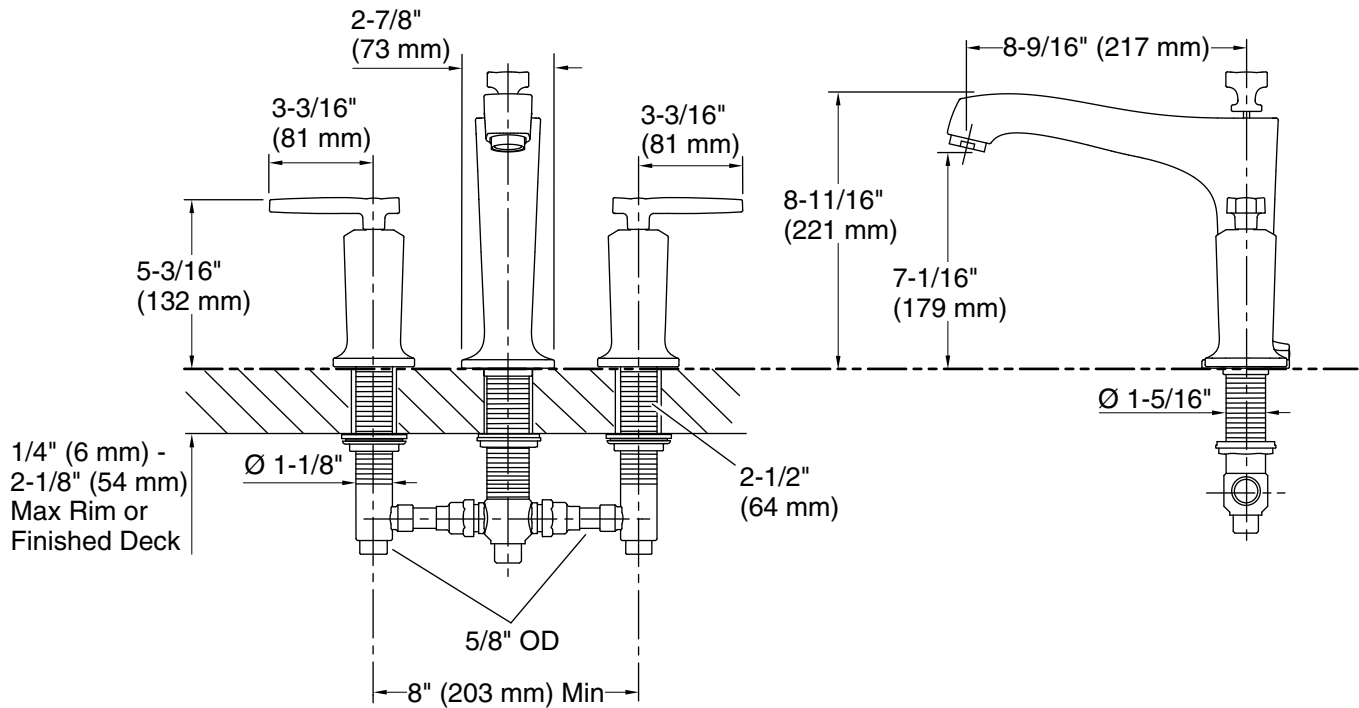

Rim or Finished Deck
Mount Installation

Technical Information

All product dimensions are nominal.

Notes

Install this product according to the installation guide.

ADA, OBC, CSA B651 compliant when installed to the specific requirements of these regulations.