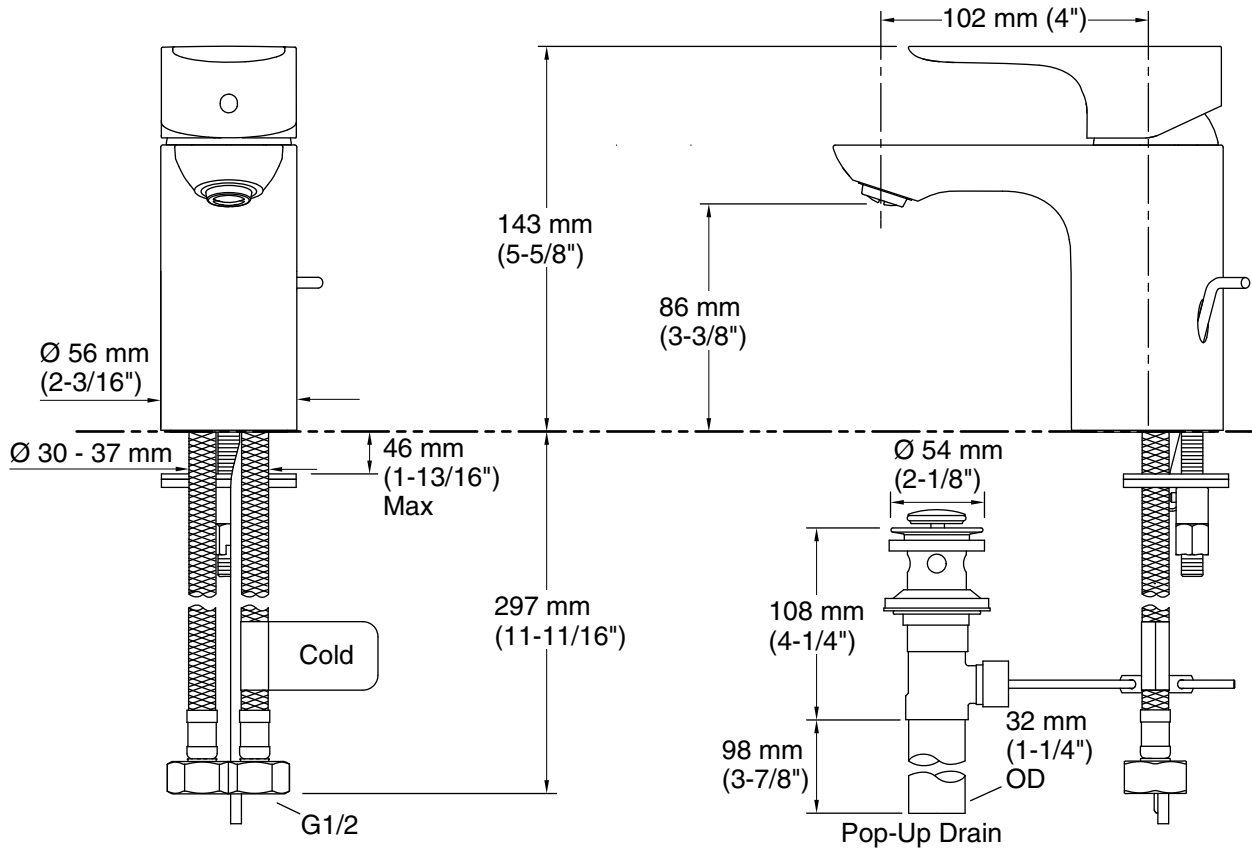

Features

- Brass Construction
- KOHLER finishes resist corrosion and tarnishing.
- Lever handle
- Includes leak-free ceramic disc valve
- Includes flexible G1/2 supply hoses for easy installation
- Includes drain

Available Colors/Finishes

Color tiles intended for reference only.

Color	Code	Description
-------	------	-------------

	CP	
--	----	--

Technical Information

All product dimensions are nominal.

Faucet:

Flow rate: 2.37 gal/min (9 l/min)