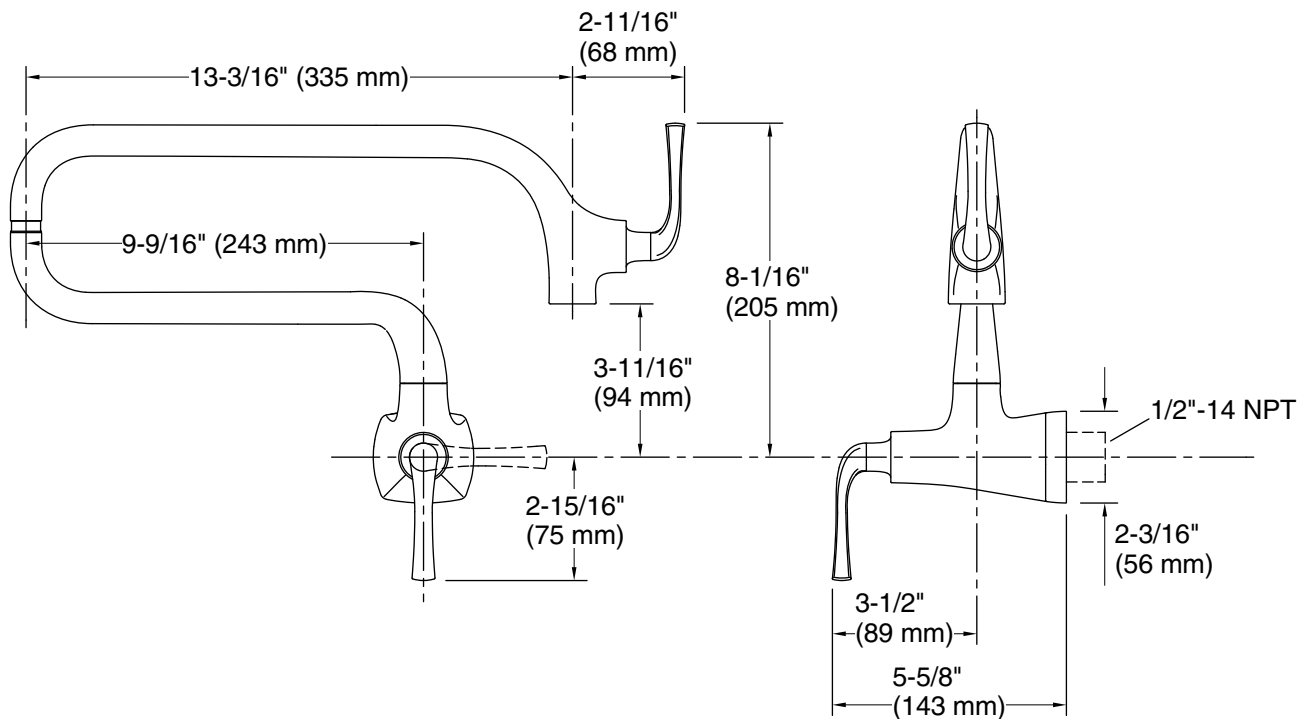

Features

- Articulating spout with 360° rotation offers superior clearance for filling pots on cooktops and ranges.
- 22-3/4 (578 mm) swing spout reach.
- 3.2 gpm (12.1 l/min) flow rate at 60 psi (4.14 bar).
- Single lever handle with main lever shutoff.
- KOHLER ceramic disc valves exceed industry longevity standards for a lifetime of durable performance.

Color	Code	Description
	CP	Polished Chrome
	VS	Vibrant® Stainless
	BL	Matte Black
	2MB	Vibrant® Brushed Moderne Brass

Technical Information

All product dimensions are nominal.

Faucet:

Flow rate: 3.2 gal/min (12.1 l/min)

Pressure: 60 psi (4.1 bar)

Drain included: No

Spout:

Spout reach: 22-3/4" (578 mm)

Notes

Install this product according to the installation instructions.