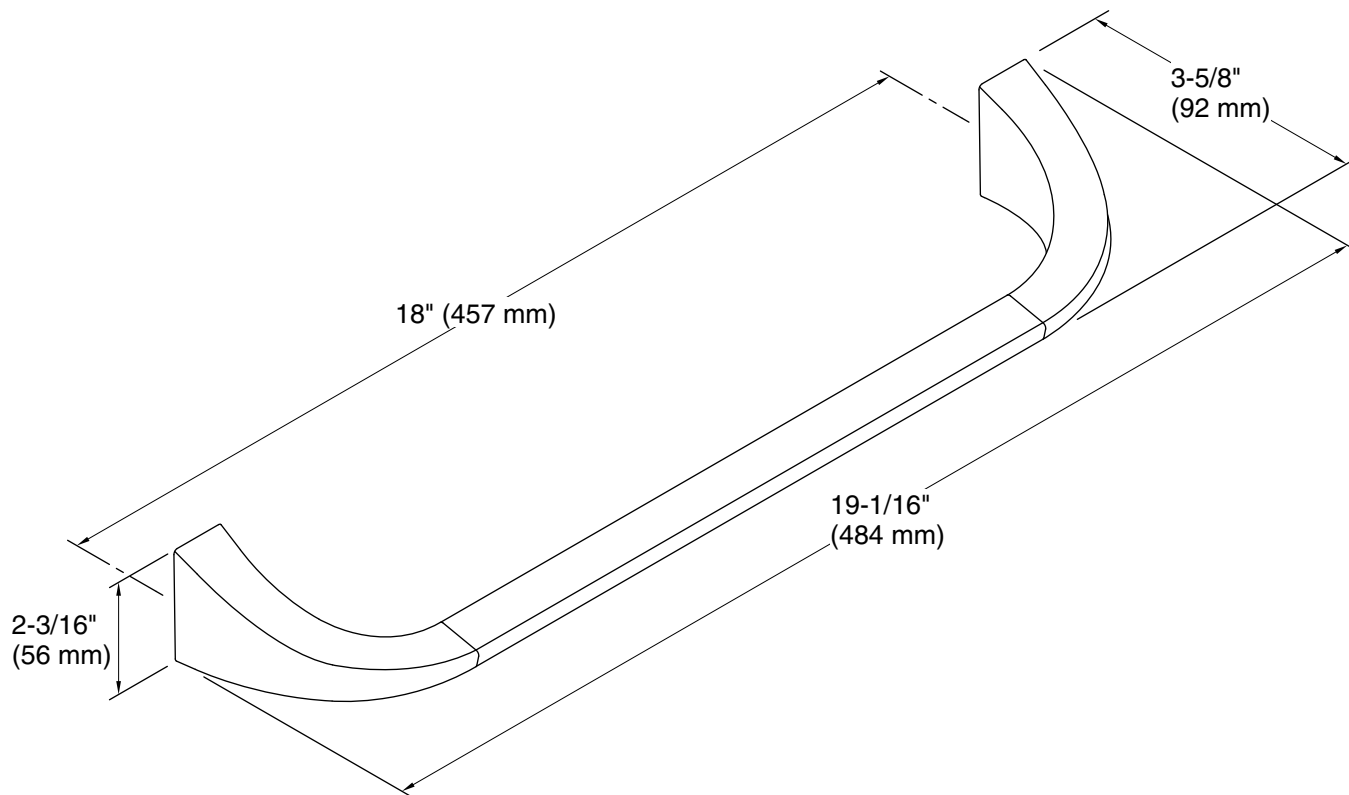

Color tiles intended for reference only.

Color	Code	Description
	CP	Polished Chrome
	BN	Vibrant® Brushed Nickel
	BL	Matte Black

Technical Information

All product dimensions are nominal.

Material: Zinc, Stainless Steel