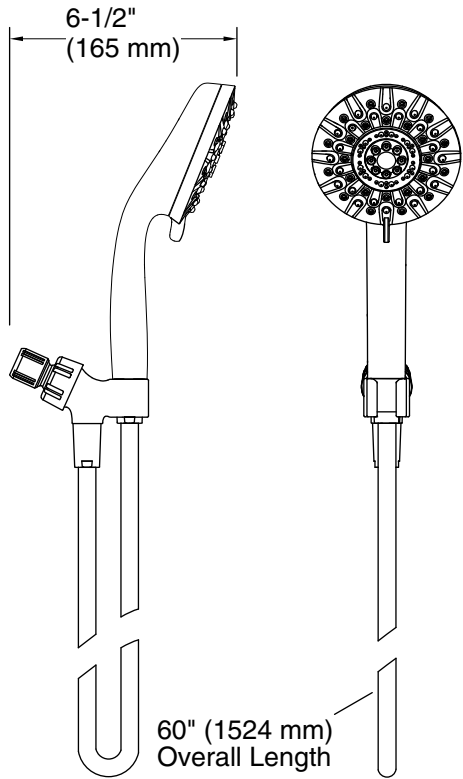

### Installation

- Bath- or deck-mount.
- 1/2" (12.7 mm) NPSM connection.

### Included Components

Additional Components:

60" hose  
Handshower  
Handshower holder

OBC

### Technical Information

All product dimensions are nominal.

Drain included: No