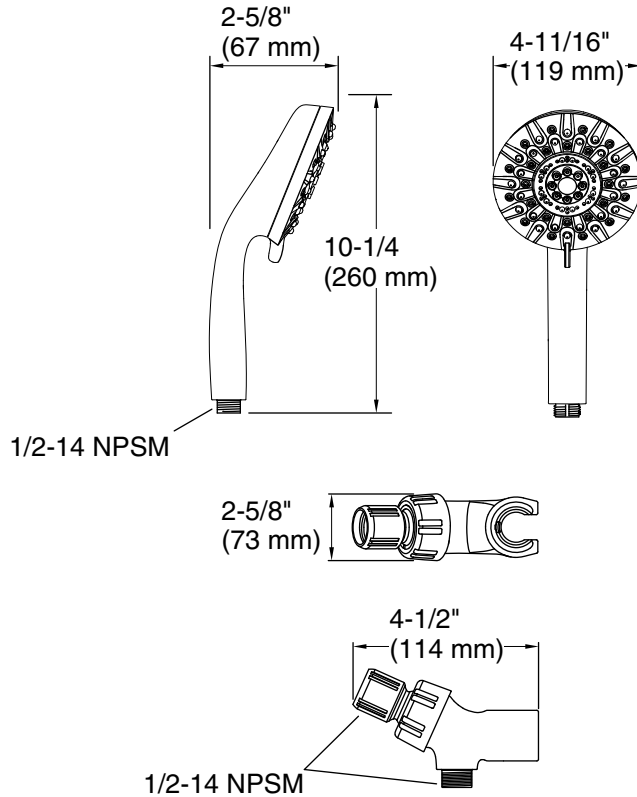

### Installation

- Bath- or deck-mount.
- 1/2" (12.7 mm) NPSM connection.

### Included Components

Additional Components:

60" hose  
Handshower  
Handshower holder

OBC

### Technical Information

All product dimensions are nominal.

Drain included: No