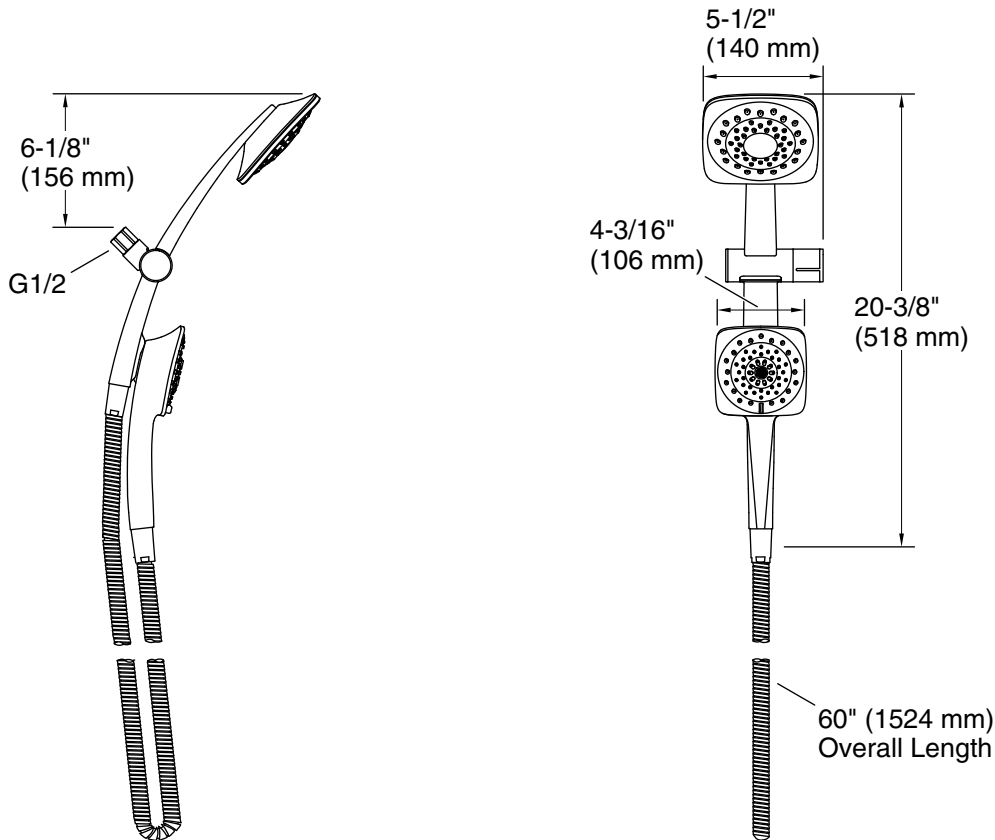

Features

- Adjustable showerhead for a customized showering experience.
- Can be used as a showerhead, handshower or both, to create nine unique spray combinations.
- Advanced spray engine provides three spray experiences: full coverage, silk, massage, and pause feature.
- Full-coverage spray produces an encompassing spray ideal for everyday use.
- Silk spray releases a dense, luxurious spray ideal for rinsing.
- Powerful massage spray is a focused stream for massaging sore muscles or for use as a utility spray.
- Simple thumb tab smoothly transitions between sprays.
- Innovative docking system enables handshower to easily slide into place for quick, easy docking and undocking.
- MasterClean™ sprayface features an easy-to-clean surface that withstands mineral buildup.
- G1/2" connection.

Included Components

Additional Components:

- 60" metal shower hose
- Handshower
- Showerhead

Codes/Standards

ASME A112.18.1/CSA B125.1
DOE - Energy Policy Act 1992
EPA WaterSense®
California Energy Commission (CEC)

Technical Information

All product dimensions are nominal.

Drain included: No

Handshower:

Rated maximum flow: 1.75 gal/min (6.6 l/min)

Pressure: 45 psi (3.1 bar)

Showerhead/Body Spray:

Rated maximum flow: 1.75 gal/min (6.6 l/min)