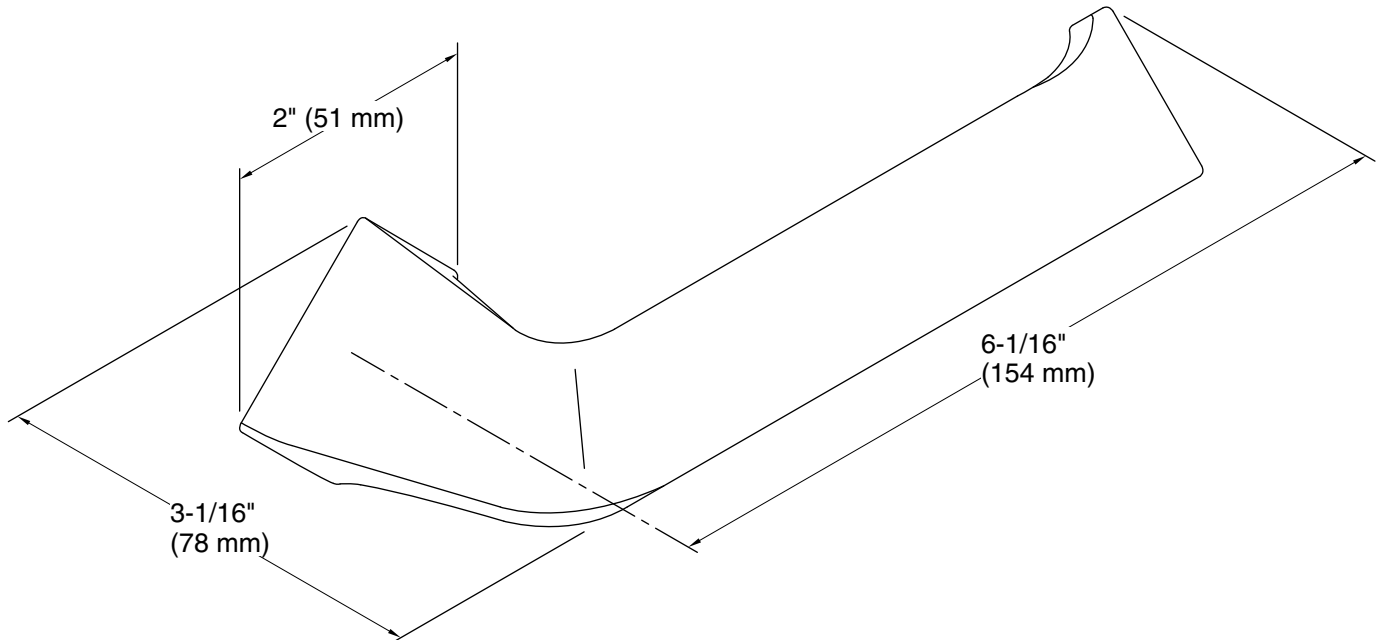

Technical Information

All product dimensions are nominal.

Material: Zinc

Notes

Install this product according to the installation instructions.

CAUTION: Risk of personal injury. Do not install these products in any area where they are likely to be used inadvertently as a grab bar or support bar. These products are not designed or intended for use as a grab bar or support bar.