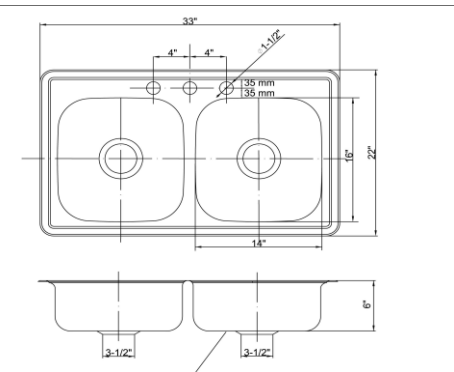

MODEL NO : 1478-33X22

PRODUCT

MODEL NO : 3322-6

DESCRIPTION : TOPMOUNT DOUBLE BOWL SINK

OVERALL SIZE : 838MM X 558MM , 15CM DEPTH

FEATURES

STAINLESS STEEL 304

SOUND-ABSORBING PAD

89MM DRAIN OPENING

FINISH

SATIN FINISH

INSTALLATION

DROP-IN INSTALLATION

SUPPLIED WITH MOUNTING CLIPS

NO OF HOLE

4 TAP HOLES

SINK DIMENSION

ITEM NO	OVERALL DEMENSION	BOWL SIZE	CUTOUT SIZE
3322-6	838MM X 558MM	355MM X 406MM	N/A