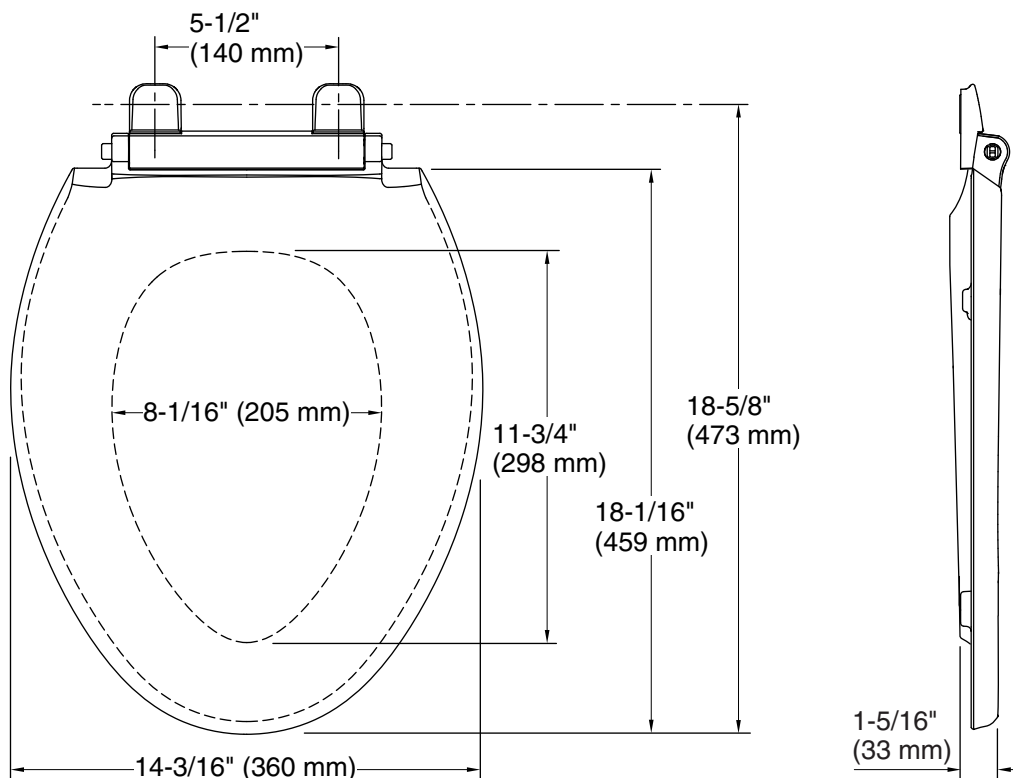

French Curve® Quiet-Close™

Elongated Toilet Seat

K-4713

Features

- Quiet-Close™ elongated seat closes quietly.
- Grip-Tight bumpers hold seat firmly in place.
- Quick-Release™ hinges allow seat to be unlatched from toilet for easy removal and convenient cleaning; no tools required.
- Quick-Attach® hardware for fast and secure installation.
- Color-matched plastic hinges.

Color	Code	Description
	0	White
	96	Biscuit
	47	Almond
	NY	Dune
	55	Innocent Blush™
	95	Ice™ Grey
	G9	Sandbar
	33	Mexican Sand™
	K4	Cashmere
	58	Thunder™ Grey
	7	Black Black™

Technical Information

All product dimensions are nominal.

Seat shape type: Elongated
Seat front type: Closed-front
Seat-mounting holes: 5-1/2" (140 mm)

Notes

Install this product according to the installation guide.