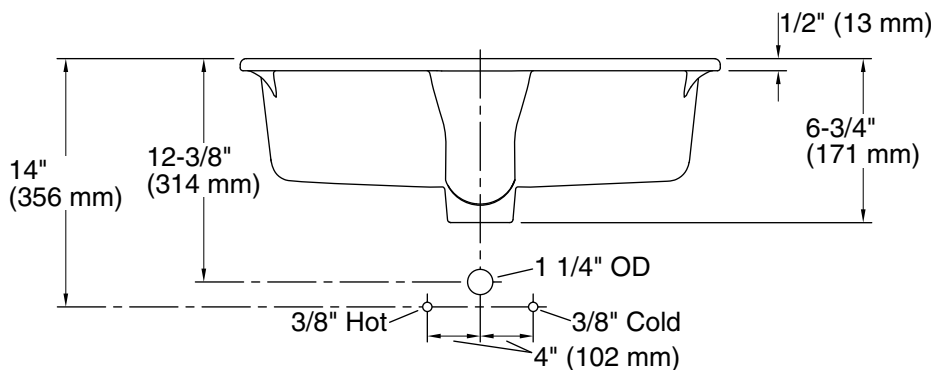

### Technical Information

All product dimensions are nominal.

- Bowl configuration: Single
- Installation: Under-mount
- Bowl area (Only): Length: 17-1/4" (438 mm)  
Width: 13" (330 mm)  
Water depth: 3-1/8" (79 mm)
- Drain hole: 1-3/4" (44 mm)
- Template: 1109226-7, required, not included