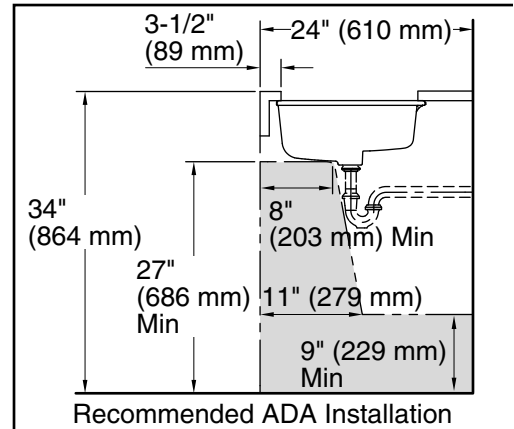

### Technical Information

All product dimensions are nominal.

- Bowl configuration: Single
- Installation: Under-mount
- Bowl area (Only): Length: 17-1/4" (438 mm)  
Width: 13" (330 mm)  
Water depth: 3-1/8" (79 mm)
- Drain hole: 1-3/4" (44 mm)
- Template: 1109226-7, required, not included