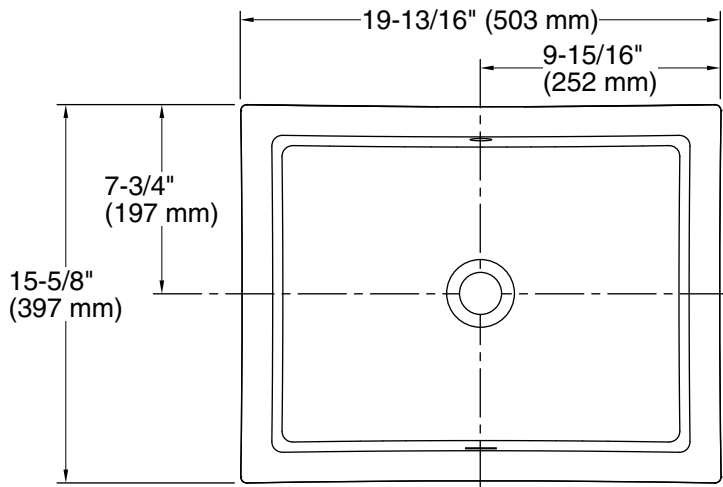

### Technical Information

All product dimensions are nominal.

- Bowl configuration: Single
- Installation: Under-mount
- Bowl area (Only): Length: 17-1/4" (438 mm)  
Width: 13" (330 mm)  
Water depth: 3-1/8" (79 mm)
- Drain hole: 1-3/4" (44 mm)
- Template: 1109226-7, required, not included