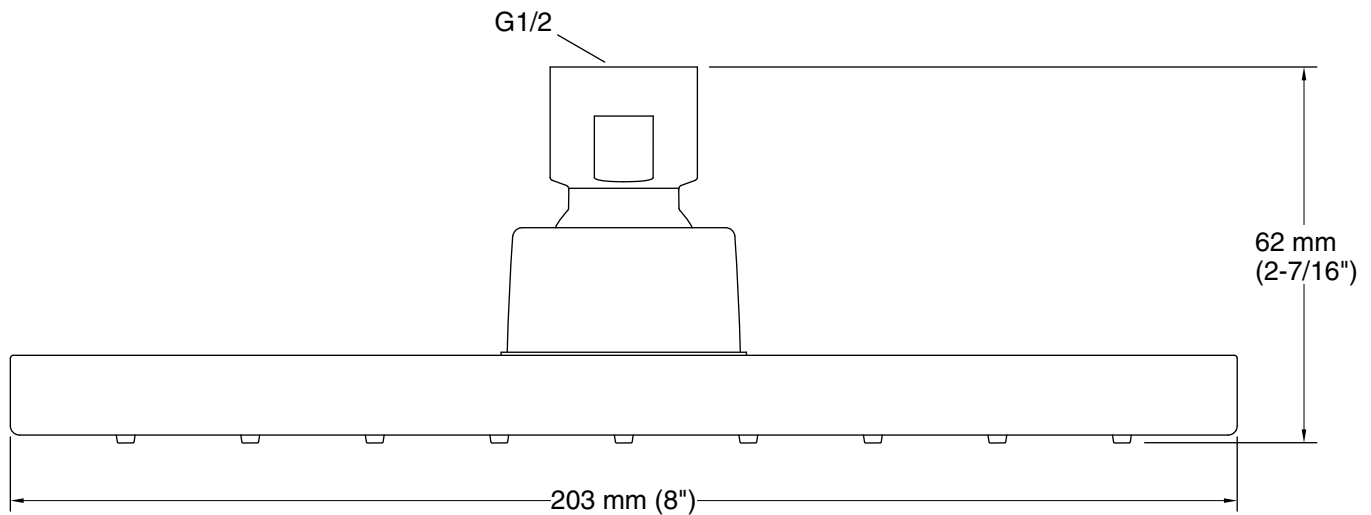

### Available Colors/Finishes

*Color tiles intended for reference only.*

Color	Code	Description
	CP	Polished Chrome

**Technical Information**

All product dimensions are nominal.

**Showerhead/Body Spray:**

Rated maximum flow: 3.4 gal/min (12.9 l/min)