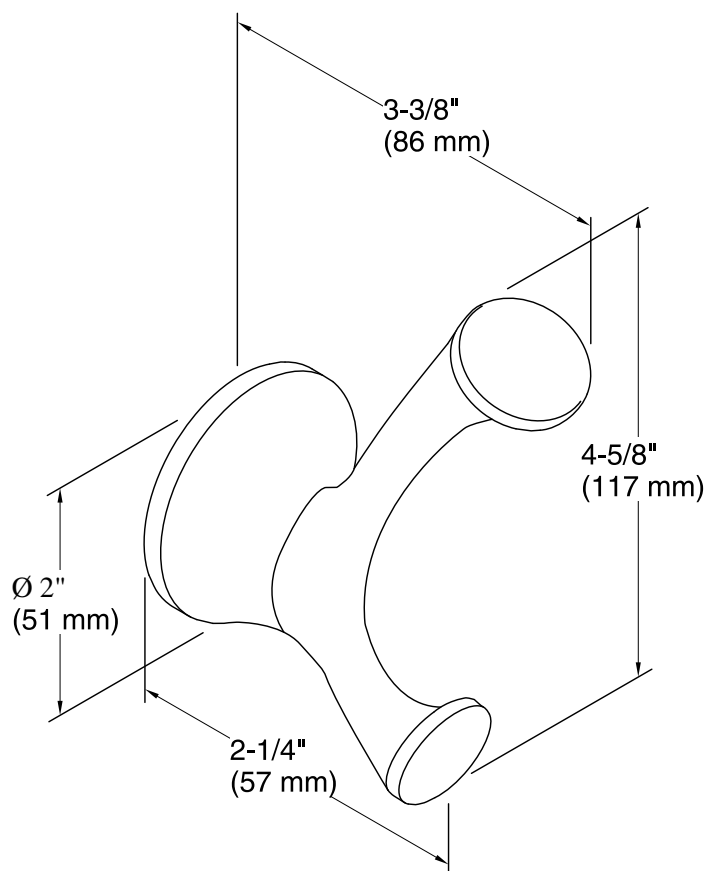

Technical Information

All product dimensions are nominal.

Material: Metal

Notes

Install this product according to the installation guide.

CAUTION: Risk of personal injury. Do not install these products in any area where they are likely to be used inadvertently as a grab bar or support bar. These products are not designed or intended for use as a grab bar or support bar.