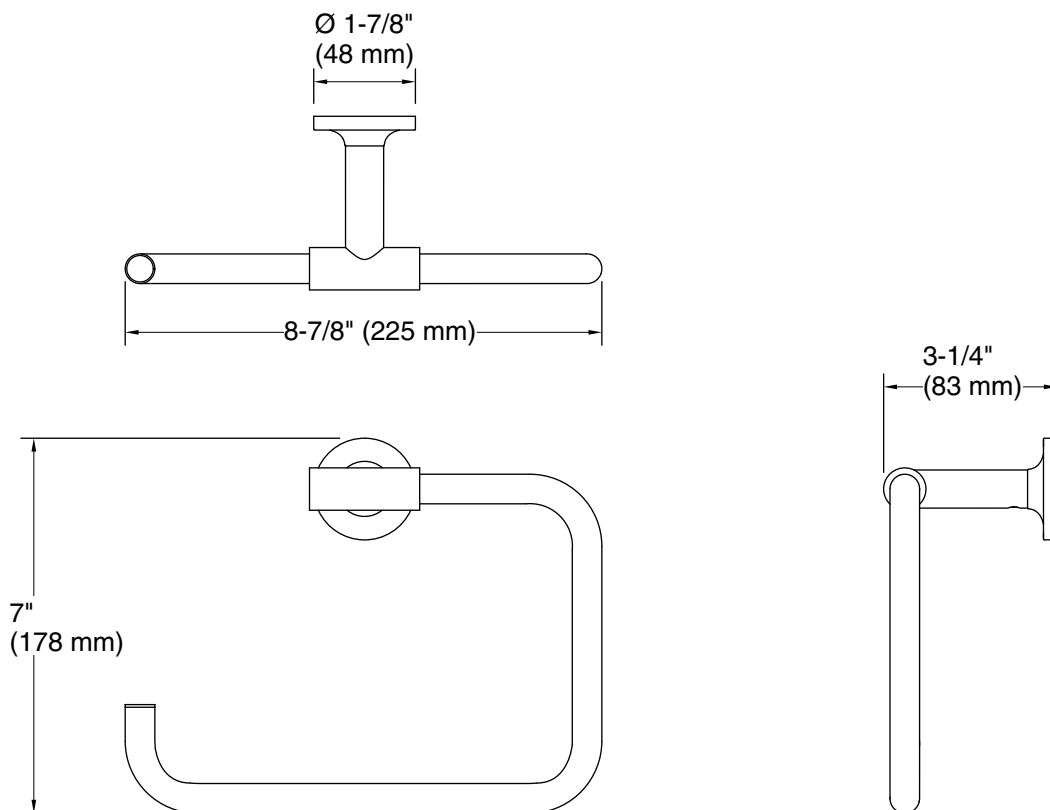

Technical Information

All product dimensions are nominal.

Material: Metal

Notes

Install this product according to the installation guide.