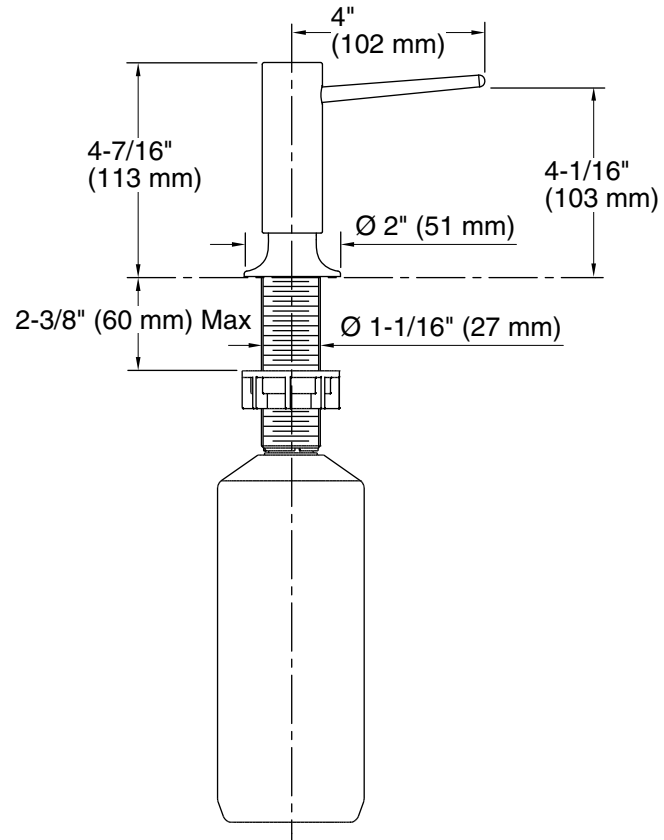

Technical Information

All product dimensions are nominal.

Material: Brass

Notes

Install this product according to the installation guide.