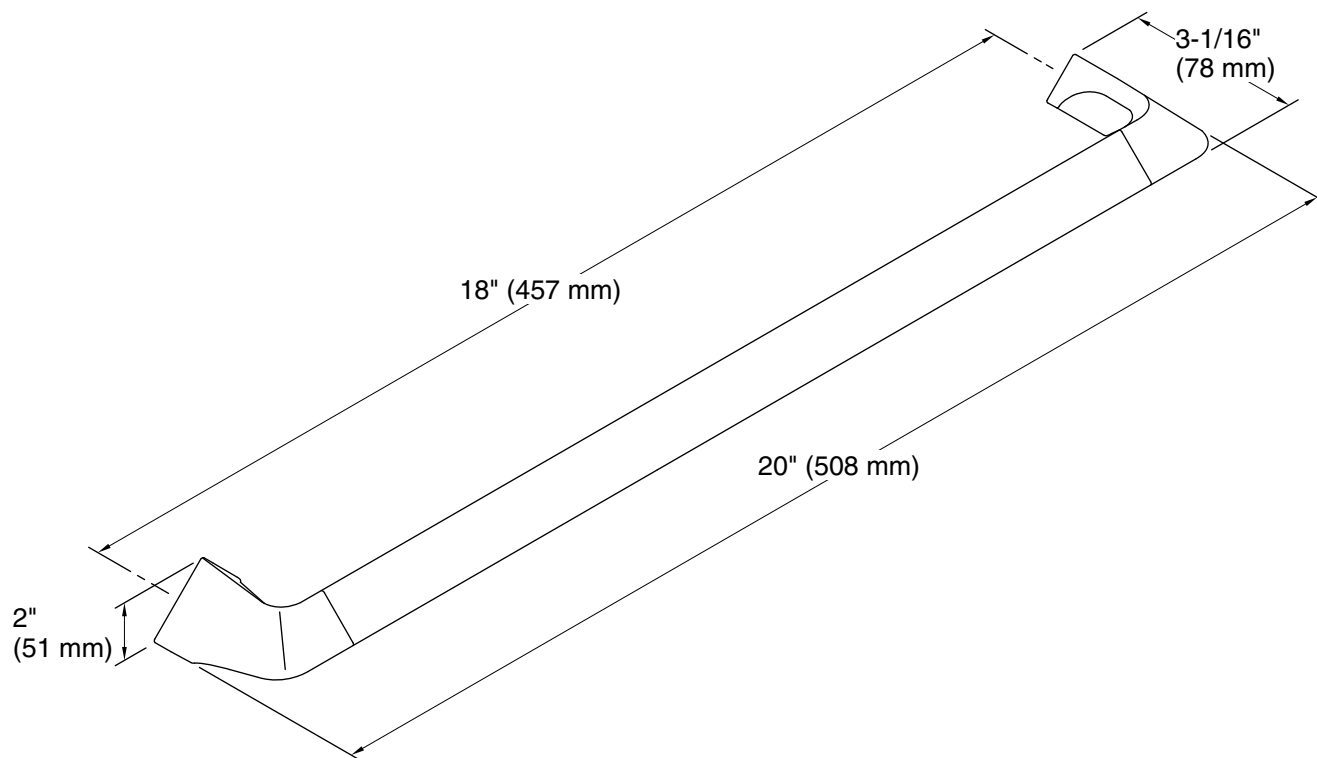

Technical Information

All product dimensions are nominal.

Material: Zinc

Notes

Install this product according to the installation instructions.

CAUTION: Risk of personal injury. Do not install these products in any area where they are likely to be used inadvertently as a grab bar or support bar. These products are not designed or intended for use as a grab bar or support bar.