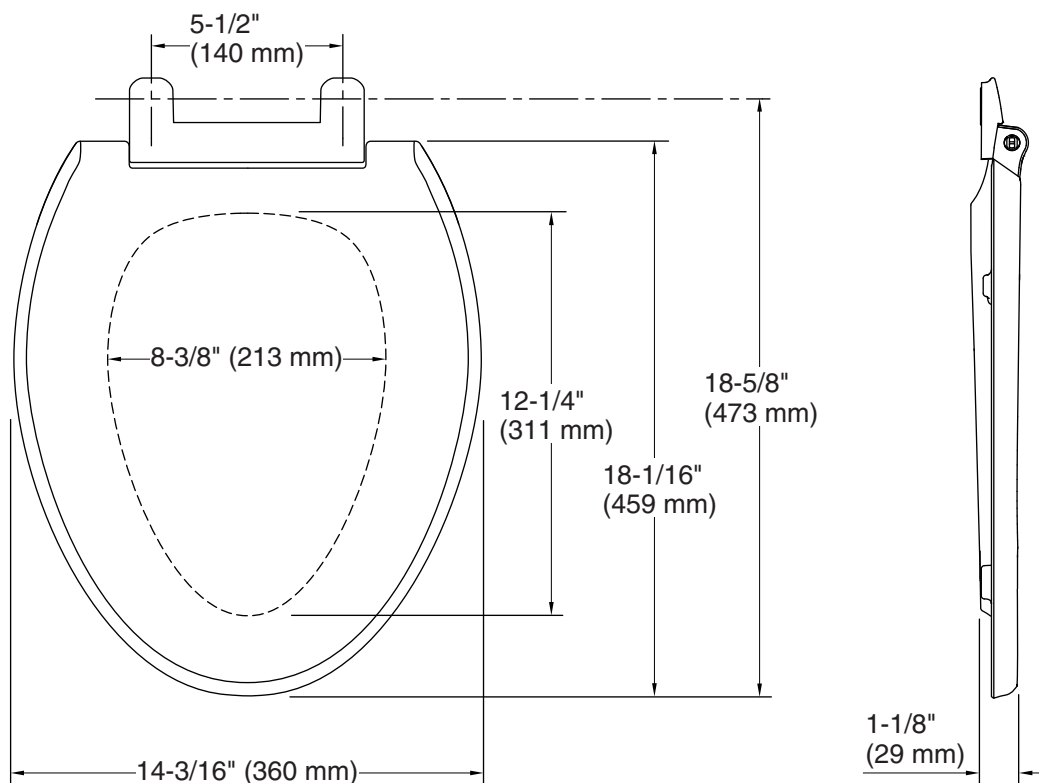

THE BOLD LOOK
OF **KOHLER**®

Technical Information

All product dimensions are nominal.

Seat shape type: Elongated

Seat front type: Closed-front

Notes

Install this product according to the installation guide.