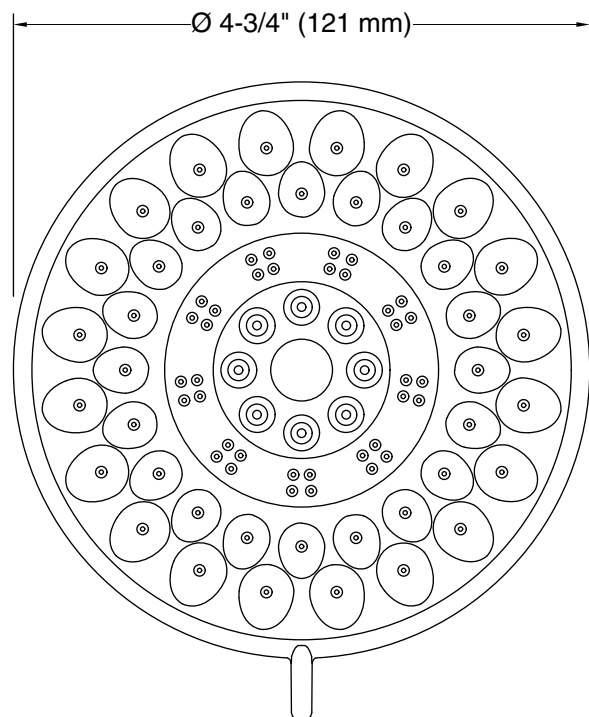

Technical Information

All product dimensions are nominal.

Drain included: No

Showerhead/Body Spray:

Rated maximum flow: 1.75 gal/min (6.6 l/min)

Pressure: 45 psi (3.1 bar)

Notes

For use with automatic compensating valves rated at 1.5 gal/min (5.7 l/min) or less.

Install this product according to the installation instructions.