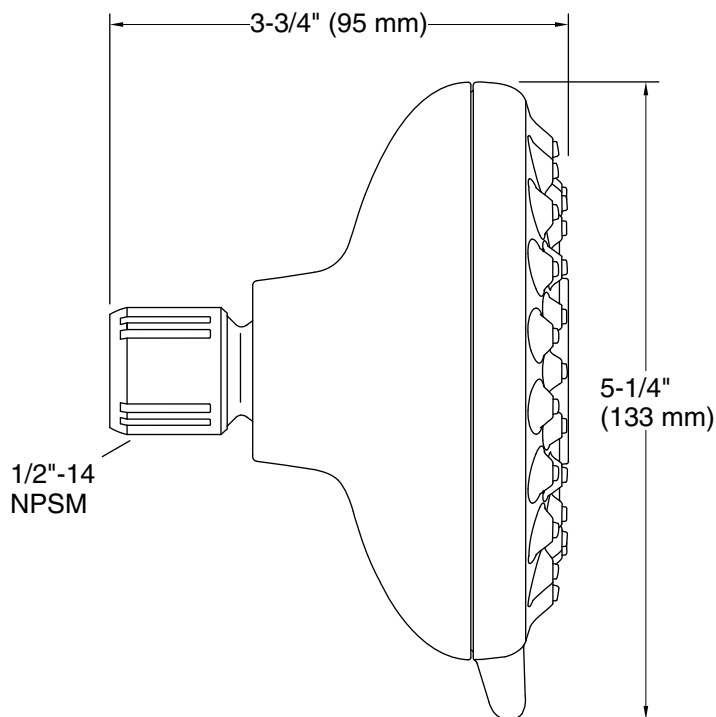

Technical Information

All product dimensions are nominal.

Drain included: No

Showerhead/Body Spray:

Rated maximum flow: 1.75 gal/min (6.6 l/min)

Pressure: 45 psi (3.1 bar)

Notes

For use with automatic compensating valves rated at 1.5 gal/min (5.7 l/min) or less.

Install this product according to the installation instructions.