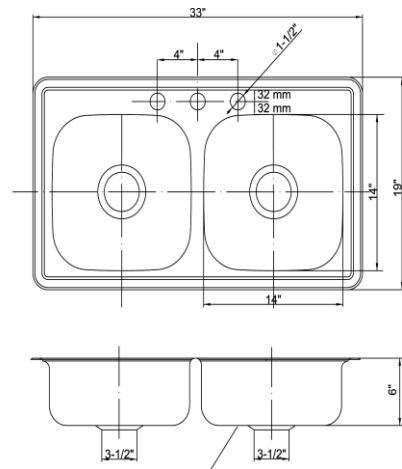

MODEL NO : 1478-33X19

PRODUCT

MODEL NO : 3319-6

DESCRIPTION : TOPMOUNT DOUBLE BOWL SINK

OVERALL SIZE : 838MM X 482MM ,152MM DEPTH

FEATURES

STAINLESS STEEL 304

SOUND-ABSORBING PAD

89MM DRAIN OPENING

FINISH

SATIN FINISH

INSTALLATION

DROP-IN INSTALLATION

SUPPLIED WITH MOUNTING CLIPS

NO OF HOLE

4 TAP HOLES

SINK DIMENSION

ITEM NO	OVERALL DEMENSION	BOWL SIZE	CUTOUT SIZE
3319-6	838MM X 482MM	355MM X 355MM	N/A