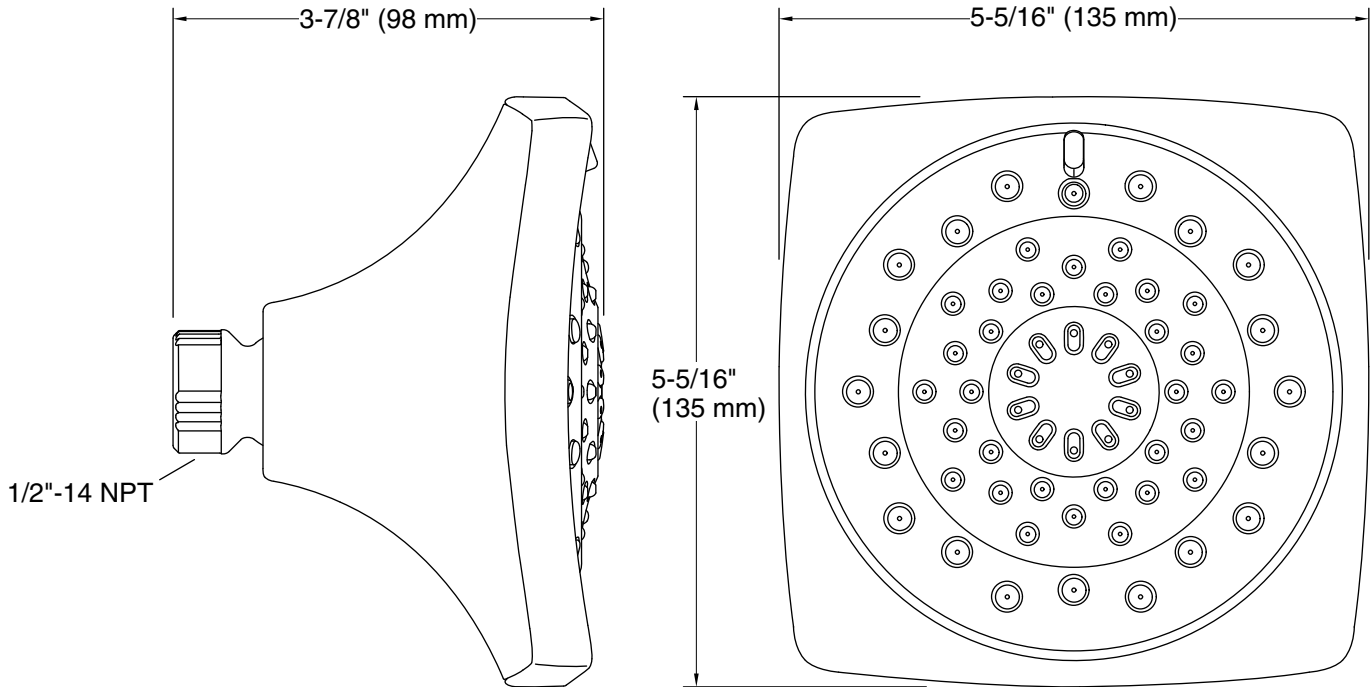

Material

- KOHLER finishes resist corrosion and tarnishing.

Installation

- Wall-mount.
- G ½" -14 connection.

Recommended Products/Accessories

K-23723 Faucet cleaner

Codes/Standards

ASME A112.18.1/CSA B125.1
DOE - Energy Policy Act 1992
EPA WaterSense®
California Energy Commission (CEC)

Technical Information

All product dimensions are nominal.

Showerhead/Body Spray:

Rated maximum flow: 1.8 gal/min (6.8 l/min)

Pressure: 80 psi (5.5 bar)

Notes

For use with automatic compensating valves rated at 1.08 gal/min (4.1 l/min) or less.