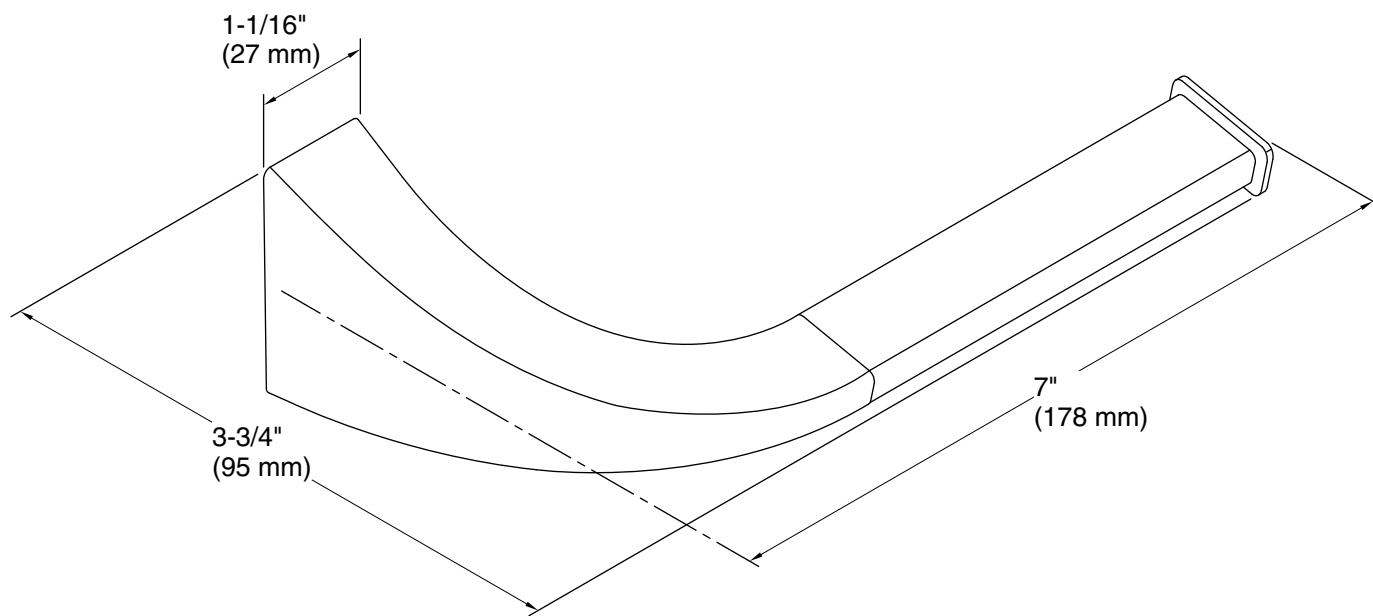

Technical Information

All product dimensions are nominal.

Material: Zinc, Stainless Steel

Notes

Install this product according to the installation instructions.

CAUTION: Risk of personal injury. Do not install these products in any area where they are likely to be used inadvertently as a grab bar or support bar. These products are not designed or intended for use as a grab bar or support bar.