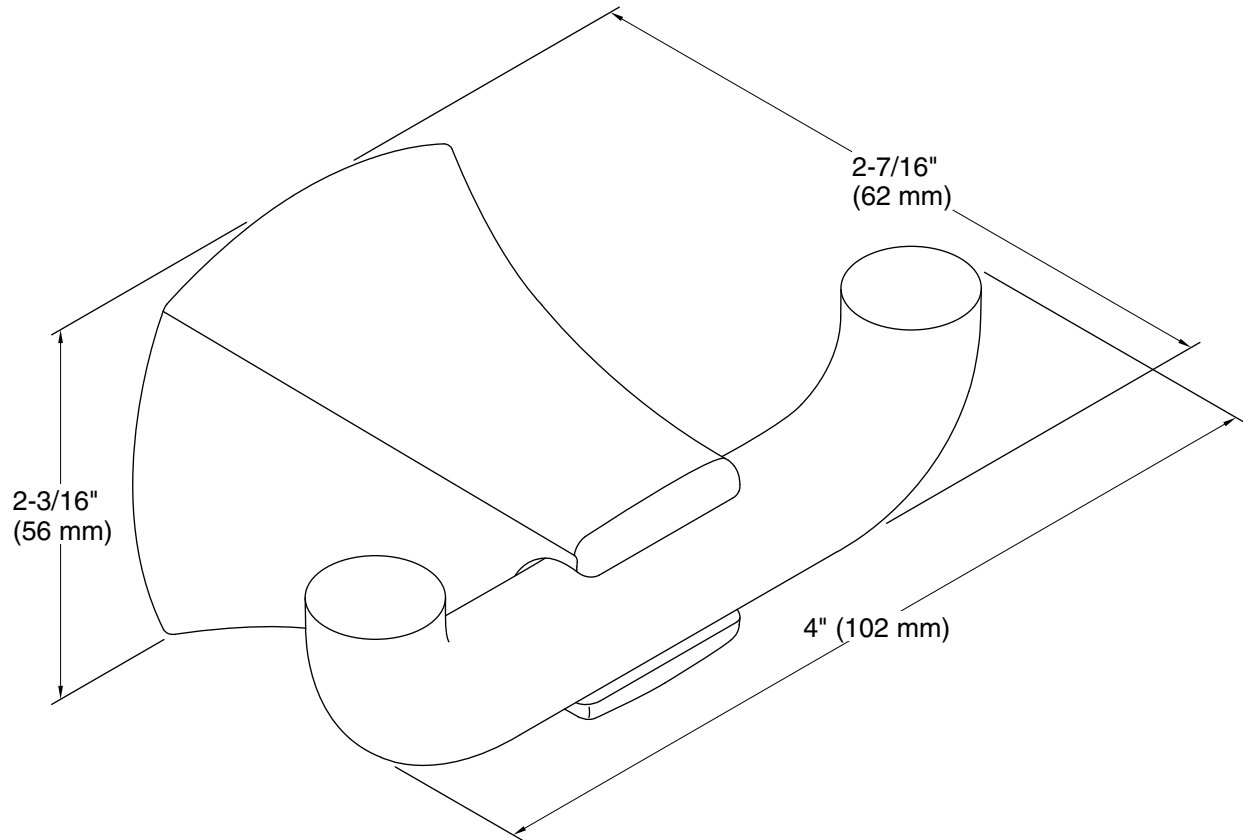

Technical Information

All product dimensions are nominal.

Material: Zinc, Stainless Steel

Notes

Install this product according to the installation instructions.

CAUTION: Risk of personal injury. Do not install these products in any area where they are likely to be used inadvertently as a grab bar or support bar. These products are not designed or intended for use as a grab bar or support bar.