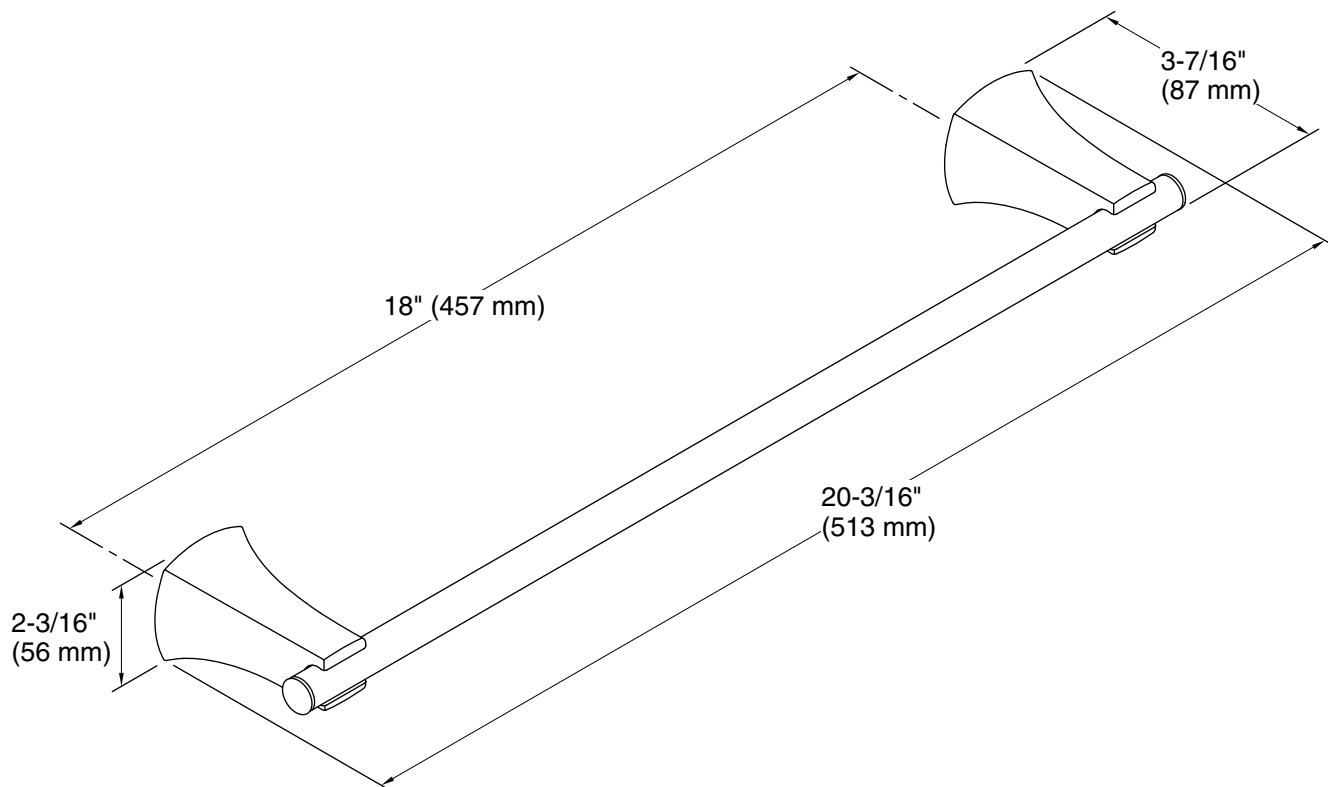

Technical Information

All product dimensions are nominal.

Material: Zinc, Stainless Steel

Notes

Install this product according to the installation instructions.

CAUTION: Risk of personal injury. Do not install these products in any area where they are likely to be used inadvertently as a grab bar or support bar. These products are not designed or intended for use as a grab bar or support bar.