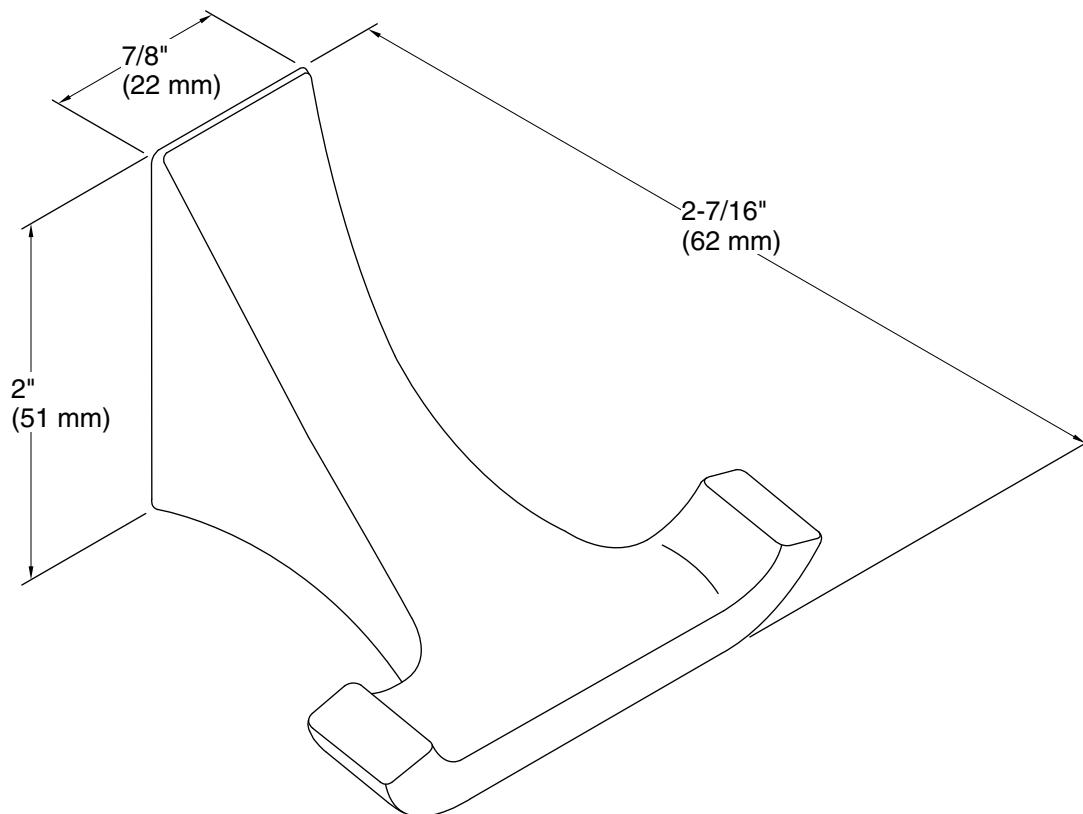

Color	Code	Description
	CP	Polished Chrome
	BN	Vibrant® Brushed Nickel
	BL	Matte Black

Technical Information

All product dimensions are nominal.

Material: Zinc

Notes

Install this product according to the installation instructions.