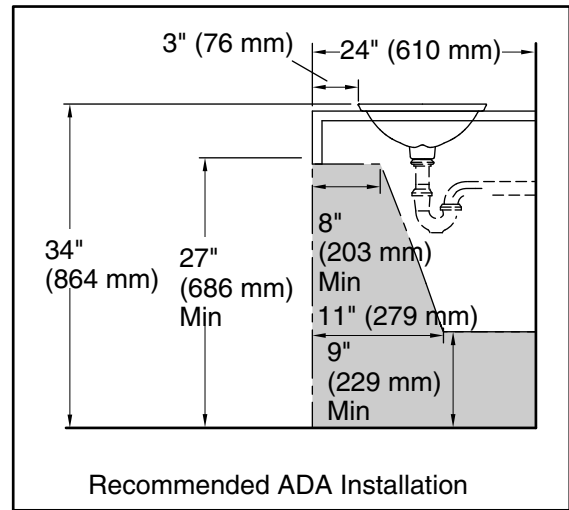

Material

- Vitreous china.

Installation

- Vessel.

Recommended Products/Accessories

- K-23726 Drain treatment
- K-23725 Cast iron cleaner

ADA	CSA B651
-----	----------

Codes/Standards

Derring® Carillon® Rectangle Wading Pool®

Vessel bathroom sink

K-17916-RL

Technical Information

All product dimensions are nominal.

- Bowl configuration: Single
- Installation: Drop-in, Vessel
- Bowl area (Only): Length: 21-1/8" (536 mm)
Width: 14-9/16" (370 mm)
Bowl depth: 4-1/8" (105 mm)
Water depth: 4-1/8" (105 mm)
- Template: 1242828, required, included