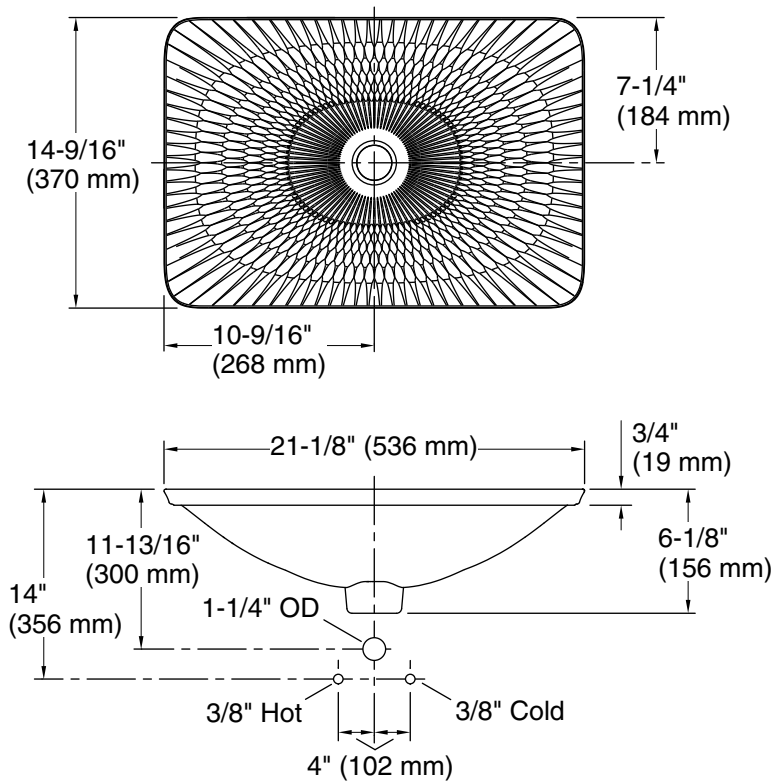

Derring® Carillon® Rectangle Wading Pool®

Vessel bathroom sink
K-17916-RL

Features

- Rectangular basin with carved textural pattern.
- Artisanal glazes are easy to care for and durable.
- Neutral hues complement a wide range of fixtures and faucets.
- Natural glaze variations make each sink unique yet beautifully complementary when paired side-by-side.
- Wading pool design accommodates a wide variety of faucets.
- No faucet holes; requires wall- or counter-mount faucet.

Derring® Carillon® Rectangle Wading Pool®

Vessel bathroom sink

K-17916-RL

Technical Information

All product dimensions are nominal.

- Bowl configuration: Single
- Installation: Drop-in, Vessel
- Bowl area (Only): Length: 21-1/8" (536 mm)
Width: 14-9/16" (370 mm)
Bowl depth: 4-1/8" (105 mm)
Water depth: 4-1/8" (105 mm)
- Template: 1242828, required, included