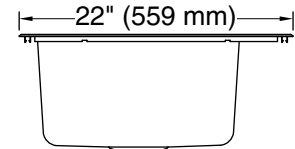

See website for detailed warranty information.

Technical Information

All product dimensions are nominal.

Bowl configuration:	Single
Installation:	Top-mount, Undermount
Min. base cabinet width:	36" (914 mm)
Bowl area (Only):	Length: 30" (761 mm) Width: 16-1/8" (410 mm) Bowl depth: 9" (229 mm) Water depth: 9" (229 mm)
With overflow:	No
Number of deck holes:	1
Faucet hole(s):	1-7/16" (37 mm)
Drain hole:	3-5/8" (92 mm)
Template:	Top-mount/Undermount, 1442591-7, required, included