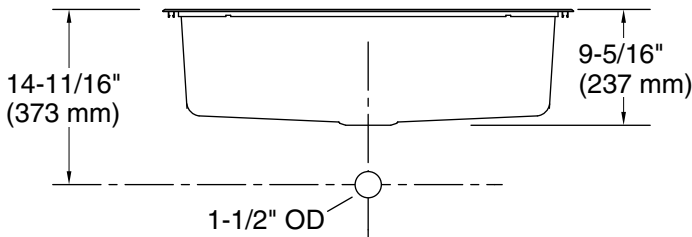

Prologue™

Top-mount/undermount single-bowl kitchen sink
K-31466-1

Features

- 36" (914 mm) minimum base cabinet width.
- Single bowl.
- 9" (229 mm) depth provides generous workspace.
- Rounded corners are easy to clean.
- Single faucet hole.

See website for detailed warranty information.

Technical Information

All product dimensions are nominal.

Bowl configuration:	Single
Installation:	Top-mount, Undermount
Min. base cabinet width:	36" (914 mm)
Bowl area (Only):	Length: 30" (761 mm) Width: 16-1/8" (410 mm) Bowl depth: 9" (229 mm) Water depth: 9" (229 mm)
With overflow:	No
Number of deck holes:	1
Faucet hole(s):	1-7/16" (37 mm)
Drain hole:	3-5/8" (92 mm)
Template:	Top-mount/Undermount, 1442591-7, required, included