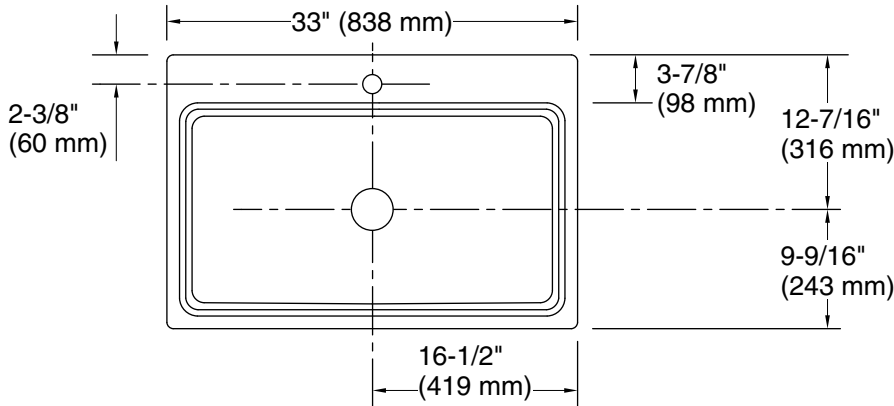

Prologue™

Top-mount/undermount single-bowl kitchen sink
K-31466-1

Features

- 36" (914 mm) minimum base cabinet width.
- Single bowl.
- 9" (229 mm) depth provides generous workspace.
- Rounded corners are easy to clean.
- Single faucet hole.

See website for detailed warranty information.

Technical Information

All product dimensions are nominal.

Bowl configuration:	Single
Installation:	Top-mount, Undermount
Min. base cabinet width:	36" (914 mm)
Bowl area (Only):	Length: 30" (761 mm) Width: 16-1/8" (410 mm) Bowl depth: 9" (229 mm) Water depth: 9" (229 mm)
With overflow:	No
Number of deck holes:	1
Faucet hole(s):	1-7/16" (37 mm)
Drain hole:	3-5/8" (92 mm)
Template:	Top-mount/Undermount, 1442591-7, required, included