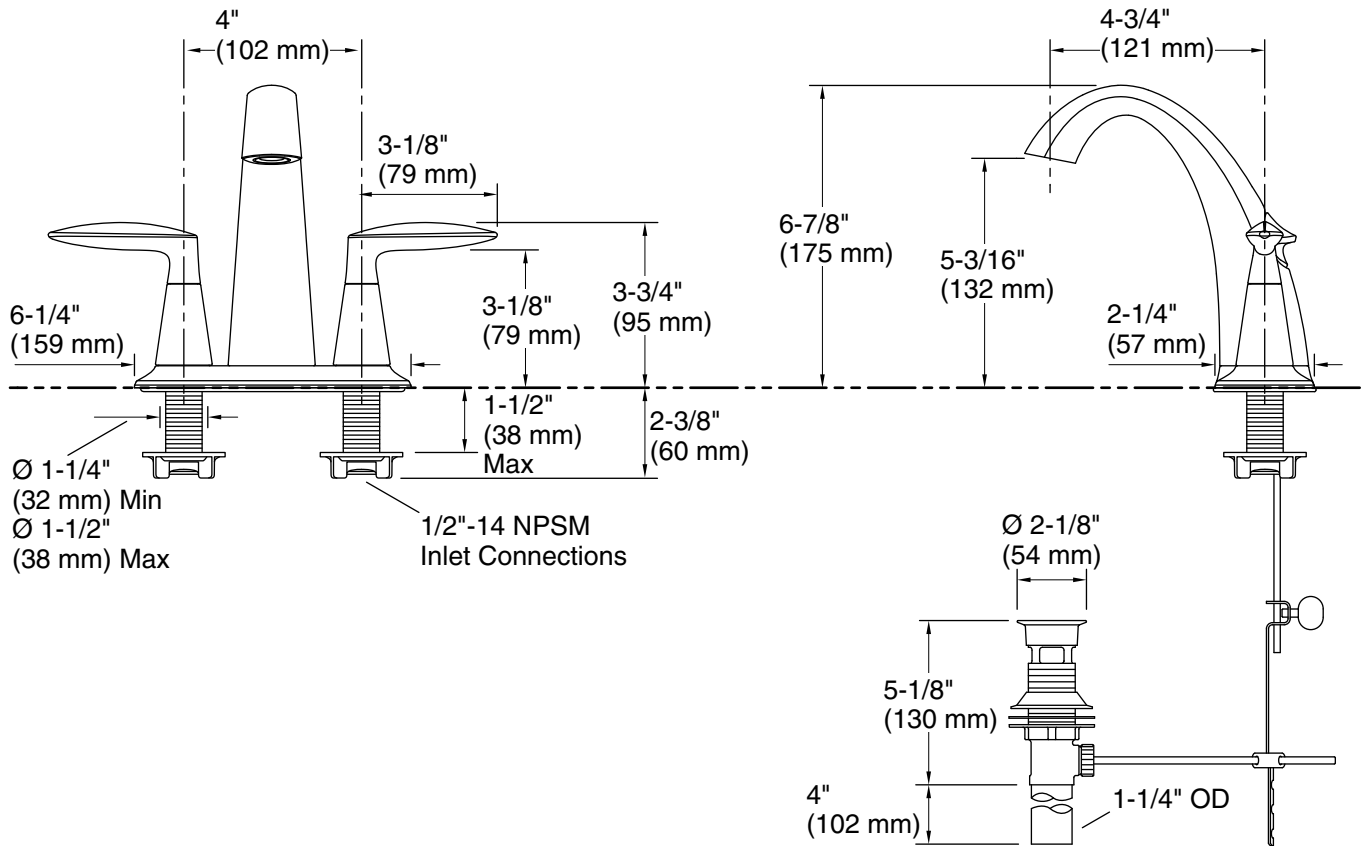

Features

- 5" (127 mm) spout reach.
- 1.2 gpm (4.5 lpm) maximum flow rate at 60 psi (4.14 bar).
- KOHLER ceramic disc valves exceed industry longevity standards for a lifetime of durable performance.
- Two-handle centerset bathroom sink faucet for 4" centers.
- Includes metal pop-up drain with 1-1/4" tailpiece.
- Reversible quarter-turn washerless ceramic disc valves.
- Coordinates with Alteo faucets, accessories, and showering components to complete your bathroom. 1.2 gal/min (4.5 l/min) maximum flow rate [max at 60 psi (4.14 bar)].

Material

- Premium metal construction for durability and reliability.
- KOHLER finishes resist corrosion and tarnishing.

Installation

- For 4" (102 mm) centers.
- Deck-mount.

Recommended Products/Accessories

Technical Information

All product dimensions are nominal.

Faucet:

Flow rate: 1.2 gal/min (4.5 l/min)

Pressure: 60 psi (4.1 bar)

Drain included: Yes

Drain tailpiece included: Yes

Spout:

Spout reach: 4-3/4" (121 mm)

Notes

Install this product according to the installation guide.

ADA, OBC, CSA B651 compliant when installed to the specific requirements of these regulations.